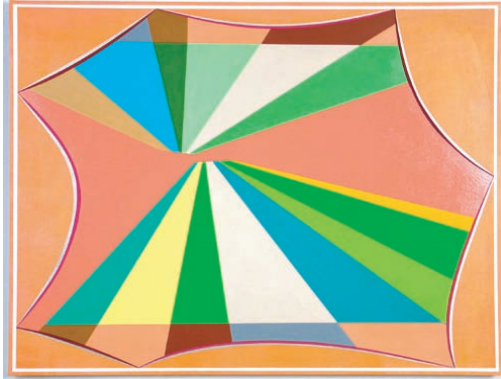

MICHAEL STEINBERG FINE ART

For Immediate Release

Gary Petersen
Colossal Youth
November 17th - December 23rd, 2005

Outside of Tokyo, 2005
Acrylic and enamel on wood panel
24 x 30 inches

Colossal Youth, Gary Petersen's first solo exhibition in New York, will open at Michael Steinberg Fine Art on November 17th, 2005. These new oil paintings and works on paper reflect the artist's long-term exploration of the interaction between pure abstraction and spatial illusion. Brightly colored and tightly painted, the images offer alternating yet coherent readings of figure-ground relations. Outlined shapes, with stripes or bands of vibrant color within, suggest veiled or draped forms. The paintings deftly merge the synthetic and the natural. While exploring

the playful side of the "cosmic" in abstract art, they dislodge common assumptions about abstraction.

According to Mr. Petersen:

- I've always been interested in humor, and in the spiritual in previous*
- forms of abstraction; I feel these paintings reflect that. Figures, veils*
- and portals opening into other spaces are suggested in my work.*
- These paintings flirt with representation and act as a bridge between*
- the real and the imagined.*